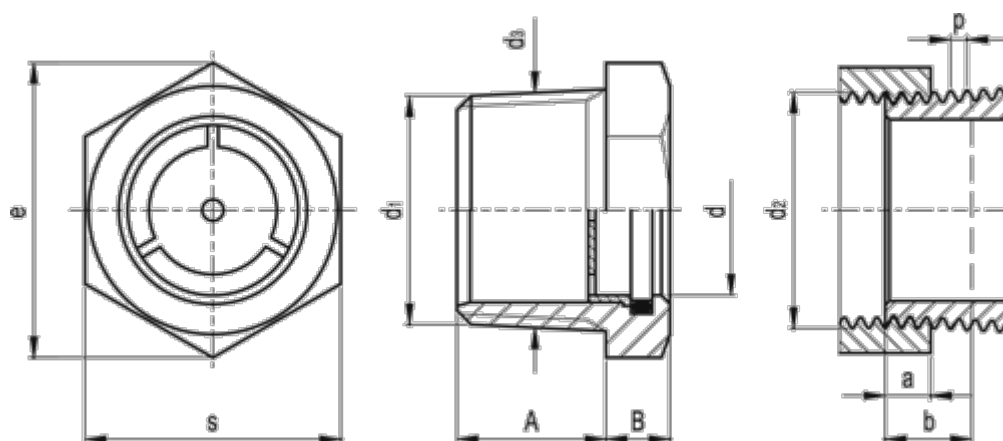

Data Sheet

Article number: 20678529

Description: E+G

Oil level indicator GN 743.8-32-R1 1/4-A

Measures

A = 23

a = 12.7

b = 19.1

B = 9

d = 32

d1 = R 1 1/4

d2 = Rp 1 1/4

d3 = 42.0

e = 51.5

p = 2.309

s = 44.5